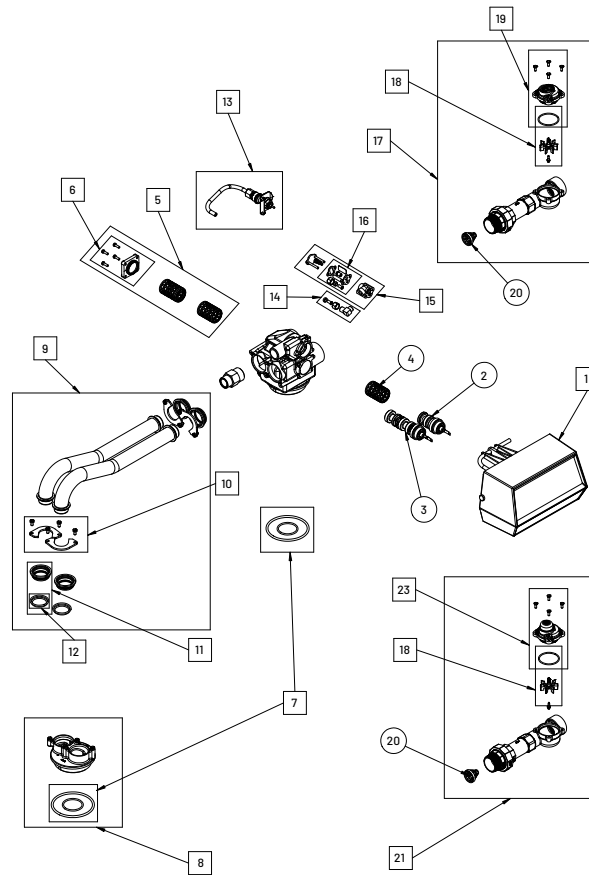

9500 VALVE

SPARE PARTS

9500 spare parts

Item	Reference	Description	Packing qty	Categorization
	BU28612-4	BV 1710 4 gpm & tube 9500	1	Maintenance
	BU28612-7	BV 1710 7 gpm & tube 9500	1	Maintenance
NEW	14	29220 Kit elbow 90° 1/4" x 3/8" Brass (10 pc)	1	Repair only
	29221	Kit elbow fitting male 1/2 tube x 3/8NPT (10 pc)	1	Repair only
NEW	15	29181 Injector assy 1650 #3 (#2 #1) 9500/2510/2750/2850/2910	1	Repair only
NEW	29182	Injector assy 1700/1710 #4C (#3C #5C) 9500/2750/2850/2910	1	Repair only
NEW	16	29183 Injector service kit 1650 9500/2510/2750/2850/2910 DF	1	Repair only
NEW	29184	Injector service kit 1710 9500/2750/2850/2910 DF	1	Repair only
NEW	17	29091 Meter Assy SS 1.5" BSP Mech. 40m3/Electr.	1	Repair only
NEW	18	29186 kit Impeller SS 1,5in 9500/2850, 5pcs	1	Repair only
	19	61936 Meter Cover 1 to 3" for SS Mech.Elect.	1	Repair only
	20	44580 Flow Straightener 1in 1/2	1	Repair only
NEW	21	29092 Meter Assy SS 1.5" BSP Mech. 200m3	1	Repair only
	22	61936-01 Meter Cover extd 1 to 3" for SS Meters	1	Repair only
NEW	*	29070 UPK 9500 Mech.PH w/o Timer,USpiston,S&S	1	Repair only
NEW	*	29071 UPK 9500 SXT PH,USpiston,S&S	1	Repair only
	*	12794-01SP Elbow 3/8"x 3/8" (10 pc)	1	Repair only
	*	KIT 15 Top Distributor 2" & pin assy 9500 HW	1	Repair only
	*	KIT 17 Kit top distrib 2" & pin assy 9500 kit 8x2	1	Repair only
	*	KIT 51 Kit Accessories 1600 with BV44/AC500	1	Repair only
	*	KIT 57 Kit Accessories 1700/1710 with CAC 900	1	Repair only
	*	KIT 160 Kit Meter Test All valve (except 3900)	1	Repair only