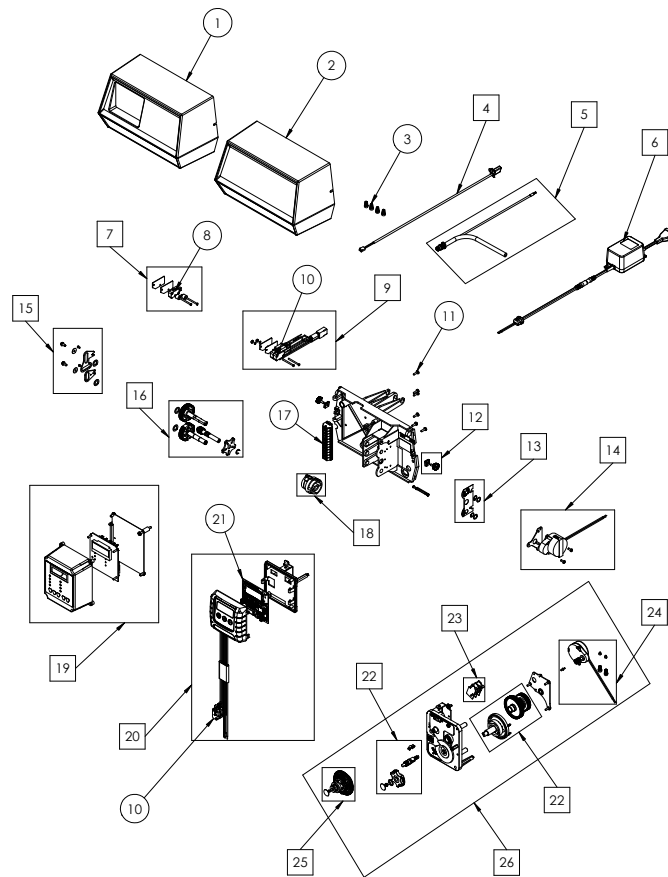

9500 VALVE

SPARE PARTS

Power head 9000/9100/9500

Item	Reference	Description	Packing qty	Categorization
20	BU28712-02	Timer Assy SXT 9000/9100/9500	1	Repair only
21	BR43346-E0	Circuit board SXT programmed eco	1	Repair only
NEW	29239	Repair kit twin timer	1	Repair only
NEW	29240	Microswitch Timer kit (5 pc)	1	Repair only
24	26778	Timer motor assy 24V/50Hz 1/30 RPM	1	Repair only
	26877	Timer motor assy 24V/60Hz 1/30 RPM	1	Repair only
NEW	29241	Program wheel assy & labels 9000/9100/9500	1	Repair only
NEW	29242	Timer Mechanical 8 m3 9000/9100/9500	1	Repair only
NEW	29243	Timer Mechanical 20 m3 9000/9100/9500	1	Repair only
NEW	29244	Timer Mechanical 40 m3 9000/9100/9500	1	Repair only
NEW	29245	Timer Mechanical 100 m3 9000/9100/9500	1	Repair only
NEW	29246	Timer Mechanical 200 m3 9500	1	Repair only

Parts for obsoleted models

*	27095	Meter cable 9000 eco bypass	1	Repair only
*	28226-01	Assy Cover Front Panel & Label SE DF	1	Repair only
*	24528	Program wheel assy 90min 9000/9100	1	Repair only
*	28358	Timer ET 9000/9100 UF	1	Repair only
*	28348	Front label ET picto UF	1	Repair only
*	27074	Circuit Board & Rubber Button SE	1	Repair only
*	BR43091	Triple cam 9000/9100 UF	1	Repair only