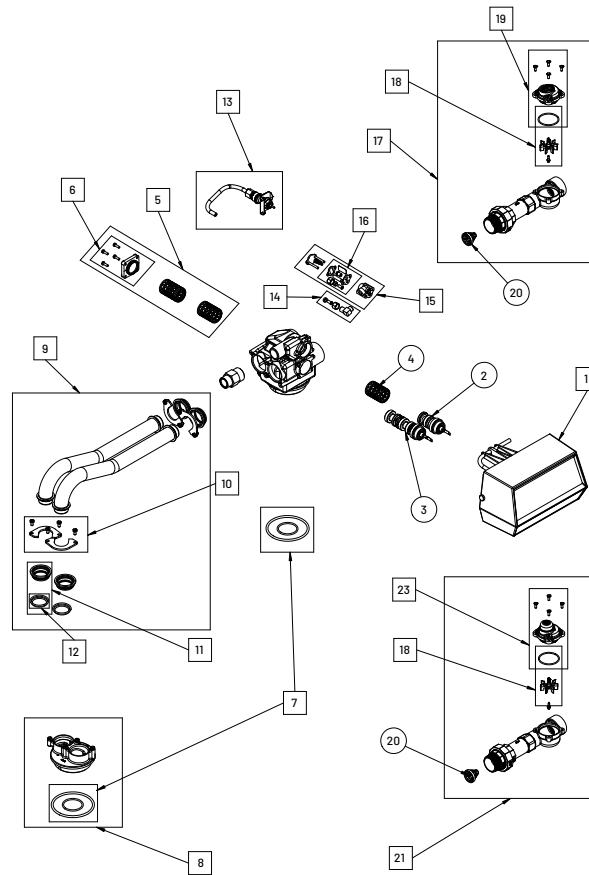

9500 VALVE

SPARE PARTS

9500 spare parts

Item	Reference	Description	Packing qty	Categorization
1	PH950ET-001	PH 9500 ET	1	Repair only
2	PH950SI-001	PH 9500 SXT	1	Repair only
3	PH950MI-003	PH 9500 Mechanical 1½" 40 m ³	1	Repair only
4	PH950MI-004	PH 9500 Mechanical 1½" 200 m ³	1	Repair only
5	18052-US	Piston assy 9500 upper	1	Maintenance
6	18053-US	Piston assy 9500 lower	1	Maintenance
7	BU28685	S&S Kit Plastic 9500 upper	1	Maintenance
8	BU28686	S&S Kit Plastic 9500 lower	1	Maintenance
9	BU61929-01	End Cap 9500 ASSY	1	Repair only
10	29180	Kit O-rings tank adapter 9500/2850 (10 pc)	1	Repair only
11	18050	Second Tank Adapt Assy 9500	1	Repair only
12	28137-xx	Kit copper tubes 2nd tank adapter - xx - See accessories section	1	Customization
13	29224	Flange connecting tube and screws THM 6x12 9500 (4 pc)	1	Repair only
14	29223	Spacer assy connecting tube 9500 (4 pc)	1	Repair only
15	29222	Kit O-rings for spacer assy connecting tube 9500 (4 pc)	1	Repair only
16	BU28784-0.25	BV 1600 0.25 gpm & tube 9500 HW	1	Maintenance
17	BU28784-0.50	BV 1600 0.50 gpm & tube 9500 HW	1	Maintenance
18	BU28784-1	BV 1600 1 gpm & tube 9500 HW	1	Maintenance
19	BU28798-0.25	BV 1650 0.25 gpm & tube 9500	1	Maintenance
20	BU28798-0.50	BV 1650 0.50 gpm & tube 9500	1	Maintenance
21	BU28798-1	BV 1650 1 gpm & tube 9500	1	Maintenance
22	BU28618-1.2	BV 1700 1.2 gpm & tube 9500 HW	1	Maintenance
23	BU28618-2	BV 1700 2 gpm & tube 9500 HW	1	Maintenance
24	BU28618-4	BV 1700 4 gpm & tube 9500 HW	1	Maintenance
25	BU28618-7	BV 1700 7 gpm & tube 9500 HW	1	Maintenance
26	BU28612-1.2	BV 1710 1.2 gpm & tube 9500	1	Maintenance
27	BU28612-2	BV 1710 2 gpm & tube 9500	1	Maintenance