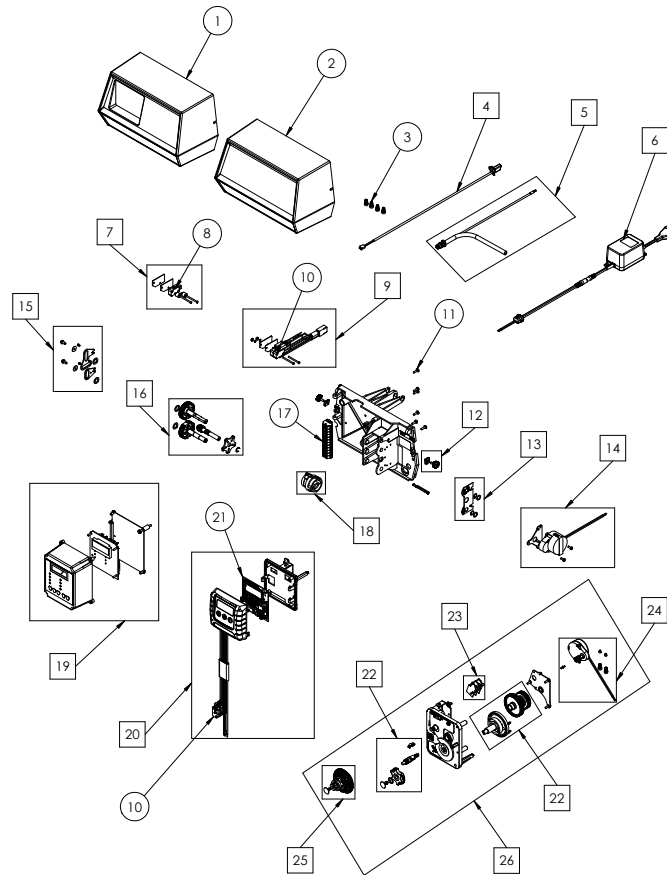

9500 VALVE

SPARE PARTS

Power head 9000/9100/9500

Item	Reference	Description	Packing qty	Categorization
1	BU26473	Cover Assy Black Left Window 9500/9000 Electronic	1	Repair only
2	19291-020	Cover 9000/9100/9500 Black	1	Repair only
3	40422SP	Wire Nut Tan (50 pc)	1	Repair only
4	19121-01SP	Electronic Meter Cable 0.47m (5 pc)	1	Repair only
	19121-02SP	Meter cable ET 0.5 m (5 pc)	1	Repair only
	19121-08SP	Electronic Meter Cable 0.91m BF (5 pc)	1	Repair only
	19791-02SP	Turbine & Stainless Steel Meter Cable Assy 0.750m (10 pc)	1	Repair only
NEW	29230	Kit meter cable & guide cable assy 1" 9000/9100	1	Repair only
NEW	29231	Kit meter cable & guide cable assy 3/4" 9000/9100	1	Repair only
NEW	29232	Kit meter cable & guide cable assy 1" 1/2 9500	1	Repair only
6	BU28597	Kit transfo 10 VA 400 mA resid	1	Repair only
	BU28597-20	Kit transfo 10 VA 400 mA resid w/ UK plug	1	Repair only
7	28359	Kit Microswitch Auxiliary 9000/9100/9500	1	Repair only
8	10218SP	Microswitch (5 pc)	1	Repair only
NEW	29233	Kit microswitches for 9000/9100/9500	1	Repair only
10	16433SP	Microswitch 9000/9100/9500 (5 pc)	1	Repair only
11	13296SP	Screw (50 pc)	1	Repair only
NEW	29234	Cover Designer Screws and Clips 9000/9100/9500 (10 pc)	1	Repair only
NEW	29235	Repair kit label shaft pos picto 9000/9100/9500	1	Repair only
14	26503-24	Drive Motor Assy 24V 50/60 Hz Twin	1	Repair only
NEW	29236	Repair kit piston rod link 9000/9100/9500	1	Repair only
NEW	29237	Repair kit drive gears/geneva wheel 9000/9100/9500	1	Repair only
NEW	29238	Terminal Strip 6 Positions Weidmuller with labels	1	Repair only
18	BR15132	Triple Cam 9000/9100 DF	1	Repair only
	17765	Triple Cam 9500	1	Repair only
19	27726	Timer ET 9000/9100/9500 Down Flow	1	Repair only