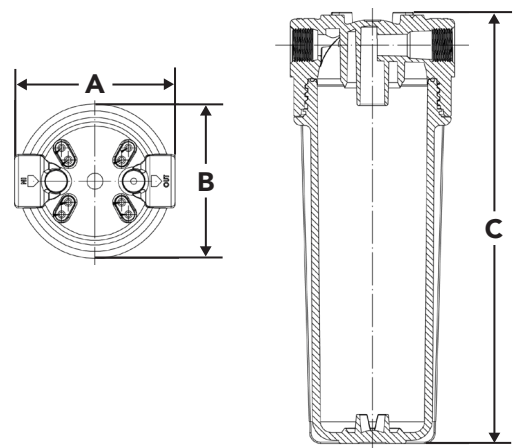

**SINGLE CARTRIDGE ROUND - REGULAR 20"**

Aiding larger flow rates than the popular 10" range, 20" housings facilitate greater cartridge capacity and extend service life. With fewer change-outs required, these housings are especially useful for water treatment cartridges. To secure the cartridge and accommodate the higher flow of the 20" filter, housings are fitted with a centring plug.

**TECHNICAL DATA**

<b>Port Sizes (BSP")</b>	1/2, 3/4
<b>Cartridge Compatibility (")</b>	20
<b>End-Cap Compatibility</b>	DOE, AA
<b>Pressure Rating (bar)</b>	PK - 8.6
	SC - 6.9
<b>Temperature Rating (°C)</b>	4-40

**MATERIALS OF CONSTRUCTION**

- O-ring: EPDM
- Head: Polypropylene
- PRV: Polypropylene
- Spring: 304 Stainless Steel
- Sump-Black: PK=Polypropylene
- Sump-Clear: SC=Styrene Acrylonitrile

**DIMENSIONS**

<b>Dimensions (mm)</b>			
<b>Housing</b>	<b>A</b>	<b>B</b>	<b>C</b>
EFH-20"	134	130	582

**FLOW RATE**

**7.6**

**Carbon**

**40**

**Depth**

**50**

**Pleated**