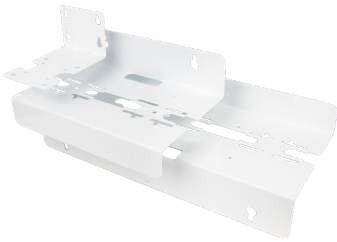

**MATERIALS OF CONSTRUCTION**

- O-ring: EPDM
- Head: Polypropylene
- PRV: Polypropylene
- Spring: 304 Stainless Steel
- Sump-Black: PK=Polypropylene
- Sump-Clear: SC=Styrene Acrylonitrile

**DIMENSIONS**

<b>Dimensions (mm)</b>			
<b>Housing</b>	<b>A</b>	<b>B</b>	<b>C</b>
EFH-20"	134	130	582

**FLOW RATE**

**7.6**

**Carbon**

**40**

**Depth**

**50**

**Pleated**

**20"**

**ACCESSORIES**

**Brackets**

**EFH-BK**

Brackets come in single, double and triple complete with wall and head mounting screws. Made from galvanized steel and coated with a white powdered finish, which prolongs the brackets life.

**Spanners**

**EFH-SW20**

These spanners have been specifically designed to not damage the sump, which makes them invaluable for cartridge change out.

**Connectors**

**1/2" to 3/4"**

To join multiple housings together or connect inlet and outlet ports to pipework, a selection of suitable fittings are available.